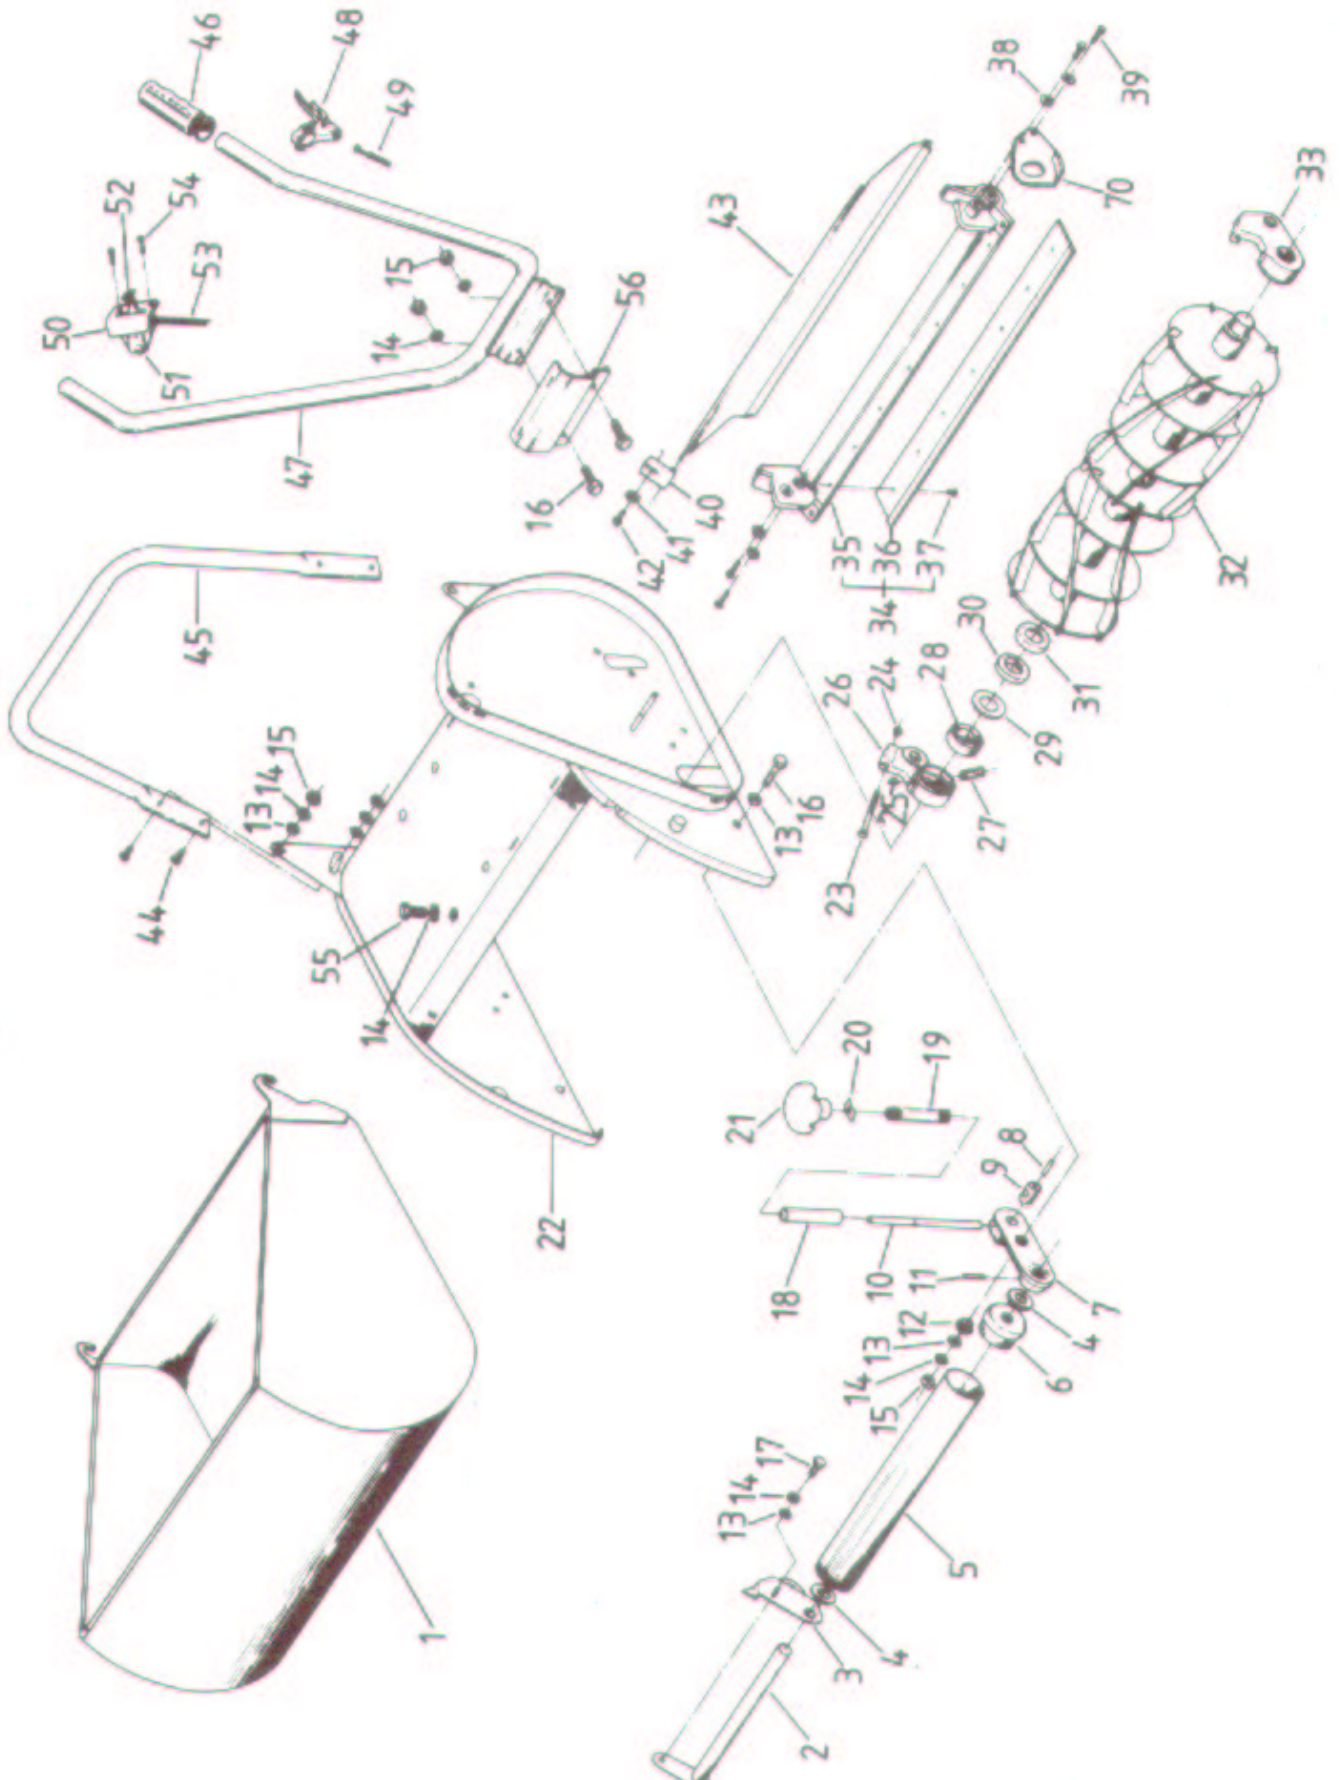

Masport®

OLYMPIC MK II
MODELS 400, 500, 600

When ordering PLEASE QUOTE PART NUMBER & Description, NOT Illustration No.
Determine right or left hand side from standing in operating position (standing at handle)

Olympic
Powered by Tecumseh H30

Masport®

OLYMPIC MK II
MODELS 400, 500, 600

Item No	Part No	Description	Qty	Item No	Part No	Description	Qty
1	031581	Catcher - 400 (Green)	1	32	008924	Reel - 400	1
1a	031591	Catcher - 500 (Green)	1	32a	008970	Reel - 500	1
1b	031593	Catcher - 600 (Green)	1	32b	008980	Reel - 600	1
2	004976	Spindle Assy, Front Roller - 400	1	33	002573	Housing-Bearing, Reel Assy LH	1
2a	004977	Spindle Assy, Front Roller - 500	1	34	009853	Blade & Bracket Assy - 400	1
2b	004978	Spindle Assy, Front Roller - 600	1	34a	009855	Blade & Bracket Assy - 500	1
3	004983	Bracket, RH Front Roller	1	34b	009856	Blade & Bracket Assy - 600	1
4	501432	Washer 3/4" x 1/2"	2	35	009861	Bracket - 400	1
5	005475	Roller, Front Shell - 400	1	35a	009862	Bracket - 500	1
5a	005476	Roller, Front Shell - 500	1	35b	009869	Bracket - 600	1
5b	005477	Roller, Front Shell- 600	1	36	009872	Blade - 400	1
6	005478	End Caps	2	36a	009873	Blade - 500	1
7	004994	Barcket, Adjusting	1	36b	009874	Blade - 600	1
8	007493	Pin, Spring 5132" x 3"	1	37	008611	Screw, Baseplate Assy	10
9	004990	Spindle-Trunion	1	38	006174	Washer, Spring	4
10	004988	Spindle Adjuster 1	1	39	006319	Bolt, 3/8" x 3/4" NF	4
11	007496	Pin, Dowel 1/4"	1	40	002589	Bracket, Grass Chute	2
12	004991	Pivot-Front Roller	2	41	006072	Washer, Rat 1/4" x 1/2" NF	4
13	006073	Washer, Flat 5/16"	11	42	006219	Screw, Set 1/4" x 1/2" NF	2
14	501610	Washer, Spring 5/16"	22	43	008900	Chute, Grass - 400	1
15	006501	Nut, 5/16" NF	16	43a	008901	Chute, Grass - 500	1
16	006272	Bolt, 5/16" x 1" NF	5	43b	004916	Chute, Grass - 600	1
17	006270	Bolt, 5/16" x 5/8" NF	2	44	006271	Bolt, 5/16 x 3/4" NF	6
19	004691	Spring	1	45	004935	Lower Handle - 400	1
20	004973	Plate, Slipper	1	45a	004936	Lower Handle - 500	1
21	004992	Wheel, Hand	1	45b	004937	Lower Handle - 600	1
22	031580	Chassis - 400 (Green)	1	46	002847	Grip, Handle	2
22a	031590	Chassis - 500 (Green)	1	47	031795	Handle, Upper	1
22b	031592	Chassis - 600 (Green)	1	48	002694	Lever, Clutch Assy	1
23	006282	Bolt, 5/16" x 4" NF	3	49	004792	Cable, Clutch	1
24	007240	Nut, Nyloc 5/16" - Type "P"	2	55	006298	Bolt, 5/16" x 1 1/4" NC	2
25	007060	Nipple. Grease 1/4"	2	56	004939	Clamp Top, Handle	1
26	002576	Housing-Bearing, Reel Assy RH	1	70	002561	Seal Plate, Chain Case	1
27	002581	Spring-Baseplate	2	78	501764	Nut, Nyloc M6	1
28	503273	Bearing	5	79	031797	Control, Throttle Capro RH N/CH	1
29	002616	Washer	2	80	503455	Screw, Pan M6 x 40	1
30	002583	Seal, Felt	2				
31	005211	Cover, End	2				

When ordering PLEASE QUOTE PART NUMBER & Description, NOT Illustration No.
Determine right or left hand side from standing in operating position (standing at handle)