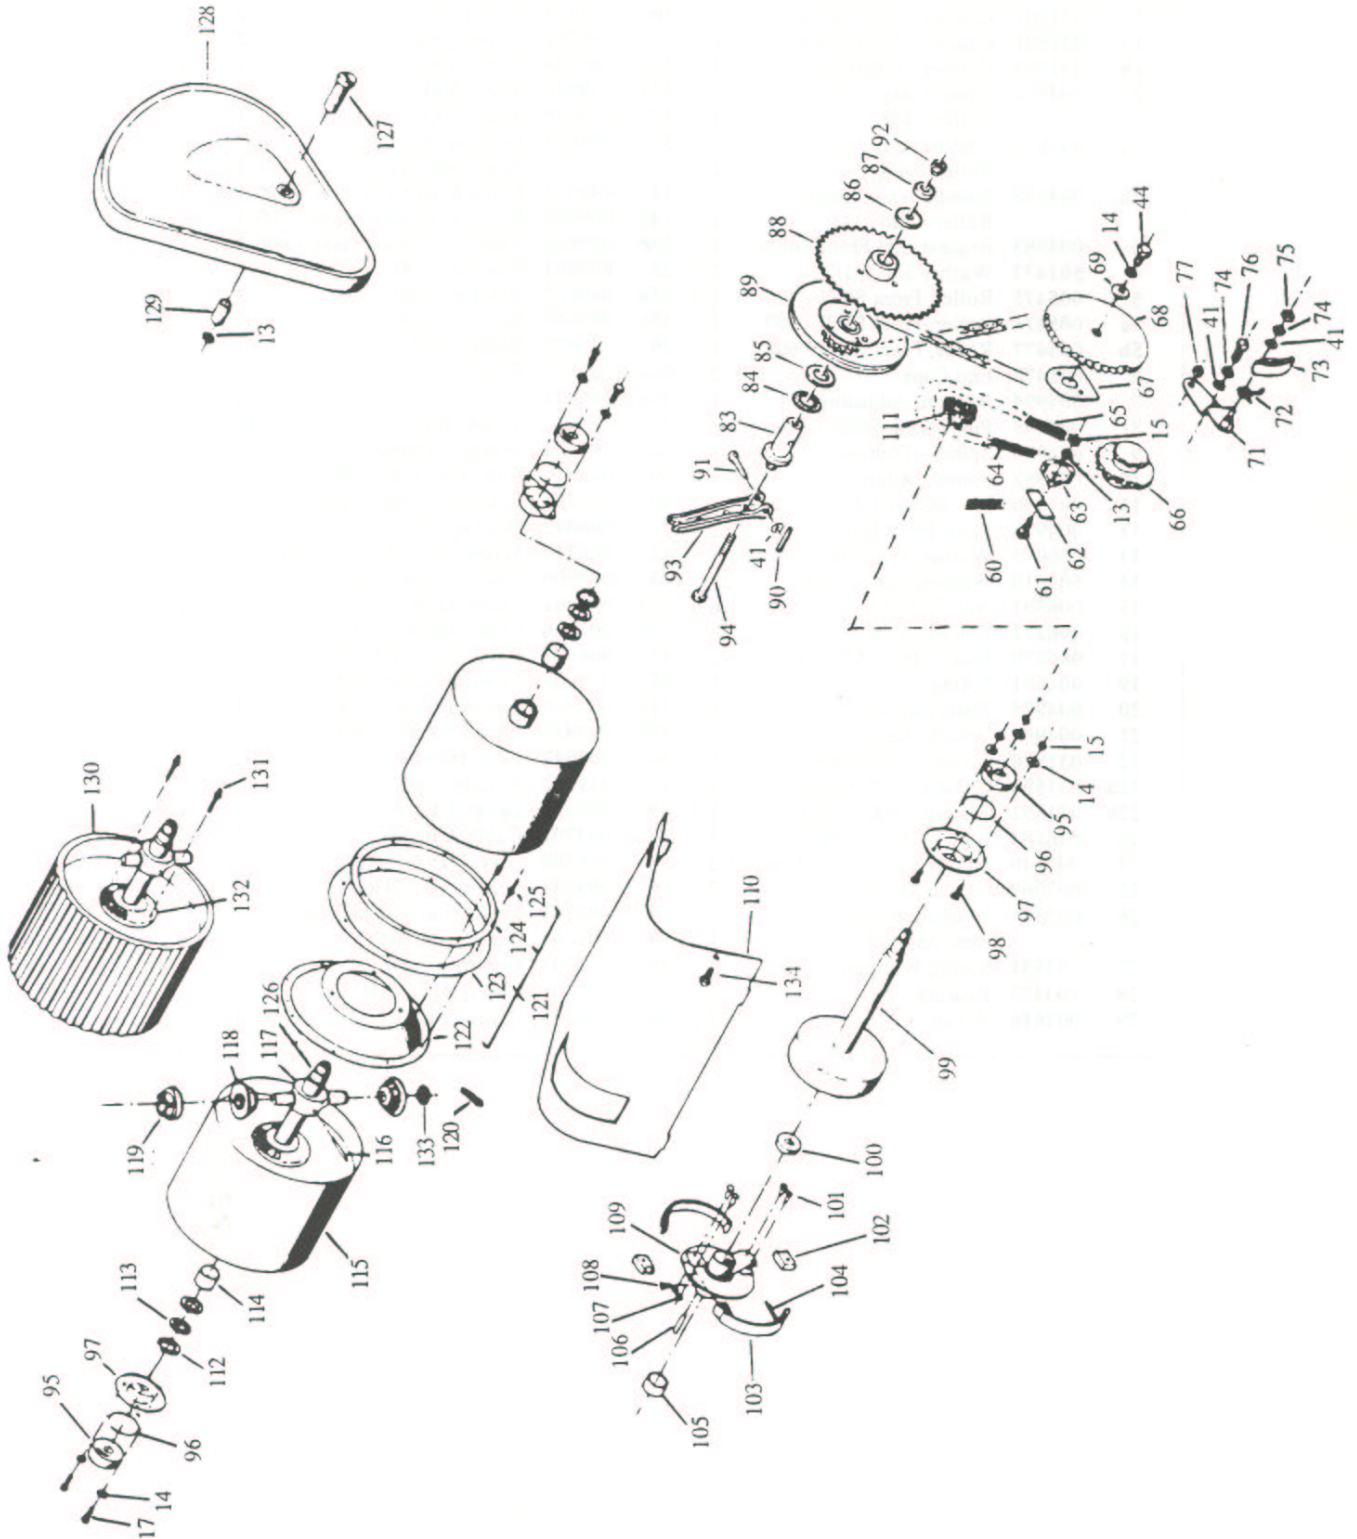

Olympic
Powered by Teumseh H30

Masport®

OLYMPIC MK II
MODELS 400, 500, 600

Item No	Part No	Description	Qty	Item No	Part No	Description	Qty
13	006073	Washer, Flat 5/16"	11	111	002818	Sprocket, Drive	1
14	501610	Washer, Spring 5/16"	22	112	007260	Circlip, 7/8" Dia Shaft	2
15	006501	Nut, 5/16" NF	16	113	002732	Washer, flat 7/8"	12
17	006270	Bolt, 5/16" x 5/8" NF	2	114	007618	Bush, 7/8" ID x 1" OD	2
41	006072	Washer, Flat 1/4" x 1/2" NF	4	115	002698	Roller, Half - 400 (OBS)	2
44	006271	Bolt, 5/16 x 3/4" NF	6		002701	Roller, Half - 500 (OBS)	2
60	004929	Chain Clutch, Rear Roller 40P	1		002965	Roller, Half - 600 (OBS)	2
61	002848	Bolt, Adjuster	1	116	007494	Pin, Tension	1
62	002845	Seal, Plate	1	117	008943	Carrier, Bevelled Pinion	1
63	002844	Adjuster, Chain	1	118	002708	Pinion, Bevelled	2
64	002835	Chain, Primary 75P	1	119	008944	Collar	2
65	004299	Chain, Reel to Clutch 59P	1	120	007473	Pin, Split	2
66	004298	Sprocket and Boss, Reel	1	121	002714	Seal Assembly	1
67	002618	Plate-Seal Bearing	1	122	004845	Carrier Seal, Rear Roller	1
68	002604	Sprocket, Rear Roller and Boss	1	123	004847	Seal-Rear Roller	1
69	002757	Spacer	1	124	004846	Seal-Support Ring, RR	1
70	002561	Seal Plate, Chain Case	1	125	007303	Rivet, Pop	1
71	004942	Plate Assembly, Mounting	1	126	004834	Spindle - 400	1
72	004945	Spring	1	126a	004835	Spindle - 500	1
73	004963	Chain Adjuster	1	126b	004837	Spindle - 600	1
76	006220	Bolt, 1/4" x 1/2" NF	1	127	005577	Nut, Chain Case	1
77	003831	Bush	2	128	031585	Case, Chain (Green)	1
83	031783	Spindle-Clutch	1	129	004905	Spacer, Chain Case	1
84	031599	Bearing, Thrust	1	130	008713	Roller Half, Rear (Rubbered) - 400	2
85	031790	Washer, Thrust 7/8" ID x 1.47	1		008873	Roller Half, Rear (Rubbered) - 500	2
86	572199	Washer, Flat M8 x 32	1		008874	Roller Half, Rear (Rubbered) - 600	2
87	501371	Bearing, 0.43 x 0.90	1		008953	Roller Assembly, Rear (Rubbered) - 400	1
88	031787	Sprocket and Boss Assy	1		008875	Roller Assembly, Rear (Rubbered) - 500	1
89	031784	Sprocket and Plate Assy	1		008876	Roller Assembly, Rear (Rubbered) - 600	1
90	007484	Pin, Split 3/32" x 3/4"	1	131	007310	Rivet	6
91	004958	Pin, Lever Pivot Clutch	1	132	002707	Wheel, Bevel	2
92	563057	Nut-Clutch Adjusting	1	133	006025	Washer	1
93	031791	Lever, Clutch Actuator	1	134	007197	Screw	3
94	006282	Bolt	3				
95	503273	Bearing, Ball 17 x 40 x 12	5				
96	004292	Ring, Bearing Housing	3				
97	31667	Housing-Bearing	1				
98	006269	Bolt, 5/16" x 1/2" NF	5				
99	031579	Drum Assy, Clutch - 400 (Green)	1				
99a	031587	Drum Assy, Clutch - 500 (Green)	1				
99b	031597	Drum Assy, Clutch - 600 (Green)	1				
100	501213	Bearing	1				
101	006721	Bolt, 5/16" x 3/4" NF	6				
102	004598	Rubber Block	2				
103	004586	Clutch, Shoe	2				
104	005634	Spring	2				
105	004572	Spacer, Crankshaft 3/4"	1				
107	007131	Washer, Flat 1/4"	2				
108	501273	Screw, Grub 5/16" NF	1				
109	008721	Clutch Assembly, Drive	1				
110	031583	Cover, Transmission - 400 (Green)	1				
110a	031589	Cover, Transmission - 500 (Green)	1				
110b	031595	Cover, Transmission - 600 (Green)	1				
						NOT ILLUSTRATED	
					004619	Sleeve, 600mm Rubber Roller 400, 500, 600	1
					503054	Tie, Nylon Cable	4
					005013	Sprocket & Bracket Assy, Front Roller - 400	1
					005014	Sprocket & Bracket Assy, Front Roller - 500	1
					005015	Sprocket & Bracket Assy, Front Roller - 600	1
					015787	Spring-Clutch Return Lever	1

When ordering PLEASE QUOTE PART NUMBER & Description, NOT Illustration No.
Determine right or left hand side from standing in operating position (standing at handle)